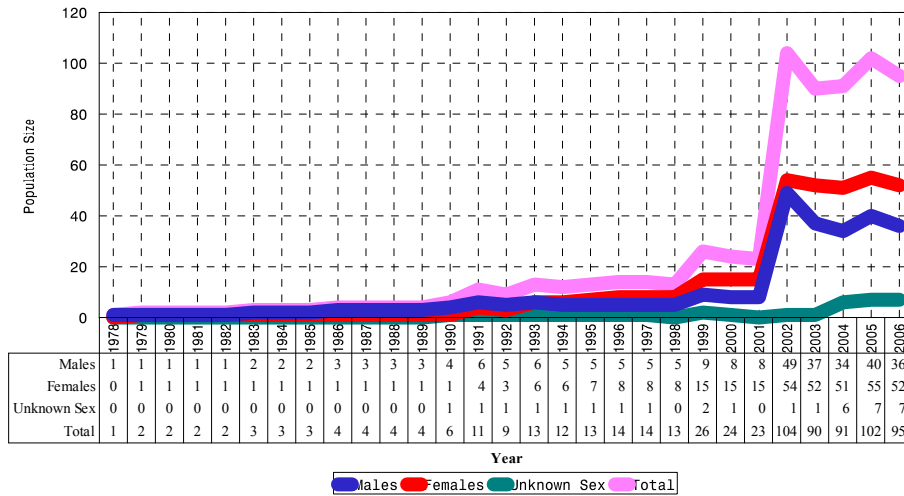

Figure 2 - Census of the Captive Population

Heosemys spinosa