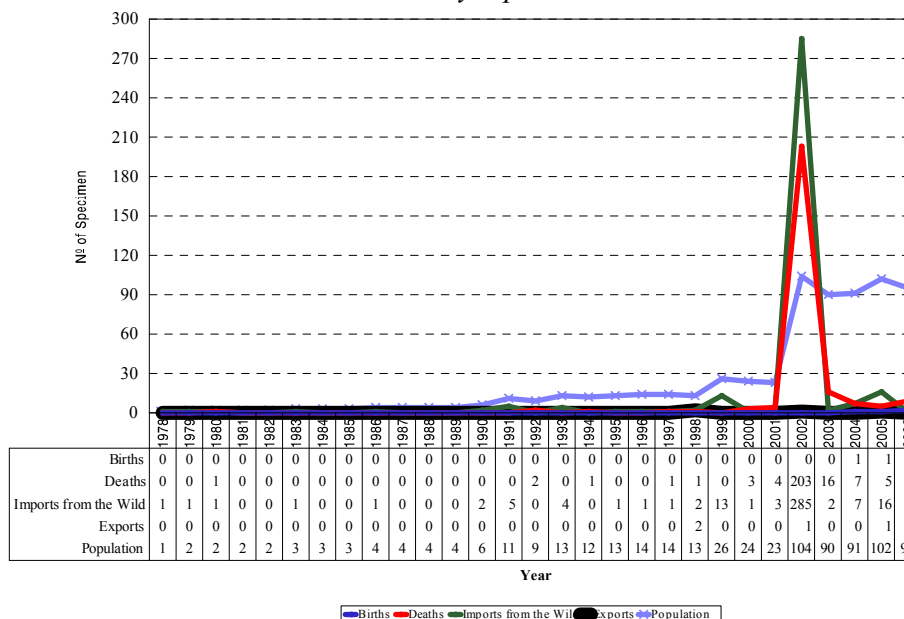

Figure 3 - Crude Demographic Analysis

Heosemys spinosa

Figure 4 show the age distribution of *Heosemys spinosa* populations within the ESB region. It is important to notice that the age pyramid only represents the 61 animals for which the estimated age was calculated by counting the number of rings in the shell scutes. It would be important that all participants make a rough calculation of the age of their animals. This information is of utmost importance for demographic analysis and in the future for reproduction analysis. It is also important and urgent to sex all animals of unknown sex.