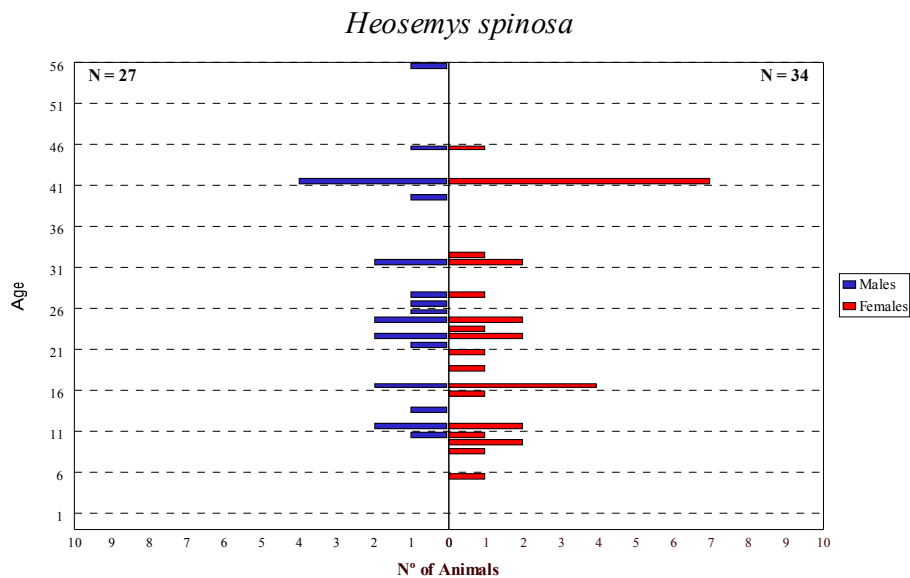

Figure 3 - Crude Demographic Analysis

Heosemys spinosa

Figure 4 show the age distribution of *Heosemys spinosa* populations within the ESB region. It is important to notice that the age pyramid only represents the 61 animals for which the estimated age was calculated by counting the number of rings in the shell scutes. It would be important that all participants make a rough calculation of the age of their animals. This information is of utmost importance for demographic analysis and in the future for reproduction analysis. It is also important and urgent to sex all animals of unknown sex.

Figure 4 - Age Pyramid

The *Heosemys spinosa* population shows a very even distribution, with a predominance of old/middle age animals, and almost no young animals. This does not open good perspectives for the future of this population. However there are still seven animals of unknown sex that need to have their sex determined. It is also important and urgent to develop good husbandry to enable more facilities to have breeding success. This will help to improve the age pyramid of the population.