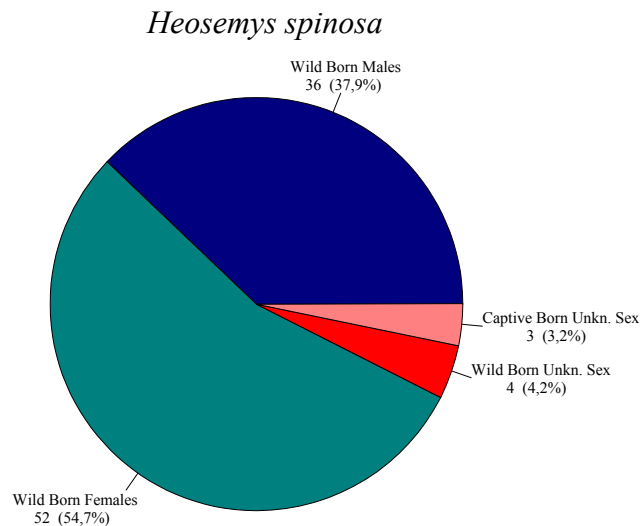

The *Heosemys spinosa* ESB studbook currently contains data on 383 animals (126 males, 167 females and 90 of unknown sex), 95 (36 males, 52 females and 7 of unknown sex) of which were alive on 31.12.2006. From these 383 animals, 281 (112 males, 126 females and 43 of unknown sex) were confiscated in Macau by Hong Kong authorities in 2001 and transferred to Europe in 2002, 38 were already present in European Institutions before the rescue operation, 33 were acquired after the rescue operation (four were captive born in Jersey and the others came from private hands) and 31 were imported again from Kadoorie in 2007 but will not be included in these analysis.

From the 95 animals still alive on 31.12.2006, 50 came from the rescue operation, 42 came from other origins, and 3 were captive born at Jersey. The sex distribution of the living *Heosemys spinosa* was the following: 36 males, 52 females and 7 animals of unknown sex. The sex ratio was almost 0,69 male for 1 female.

Most of the 95 living *Heosemys spinosa* are wild born except 3 captive born animals in Jersey as shown in Figure 1.

Figure 1 - Specimen Distribution of the *Heosemys spinosa* European Population on 31.12.2006

5 institutions and 1 private person kept Spiny hill turtles at the time of the rescue operation, and 27 Institutions and 6 private persons received animals from the rescue operation (some Institutions and private persons keeping animals before the rescue operations also received animals from the Hong-Kong group). On 31.12.2006 Spiny hill turtles registered in this studbook were currently held in 19 Institutions and 2 private members of the International Turtle Survival Alliance. Of the 19 Institutions and 2 private members keeping *Heosemys spinosa*, 1 is in Belgium, 4 in Czech Republic, 1 in Denmark, 3 (2 of them are private) in The Netherlands, 2 in Poland, 2 in Portugal, 1 in Russia, 1 in Spain, 1 in Sweden, 4 in UK and 1 in Ukraine.

The *Heosemys spinosa* population started in 1978 but with few animals. From 1991 to 1998 there was a slight increase in population but not significant. In 1999 the import of 13 animals to different zoos (Skansen, Poznan and Nikolaev) allowed the population to increase a little more as shown in Figure 2. However, only the 2002 import of confiscated animals from the Kadoorie Farm in Hong-Kong represents the basis for a possible long term sustainable population of this species in Europe, providing that holders are successful with their captive breeding. Effectively, we cannot continue importing animals from the wild including those that were recently (after 2002) acquired to private people. All this only makes sense if we really start breeding this species in sufficient quantity and institutions.